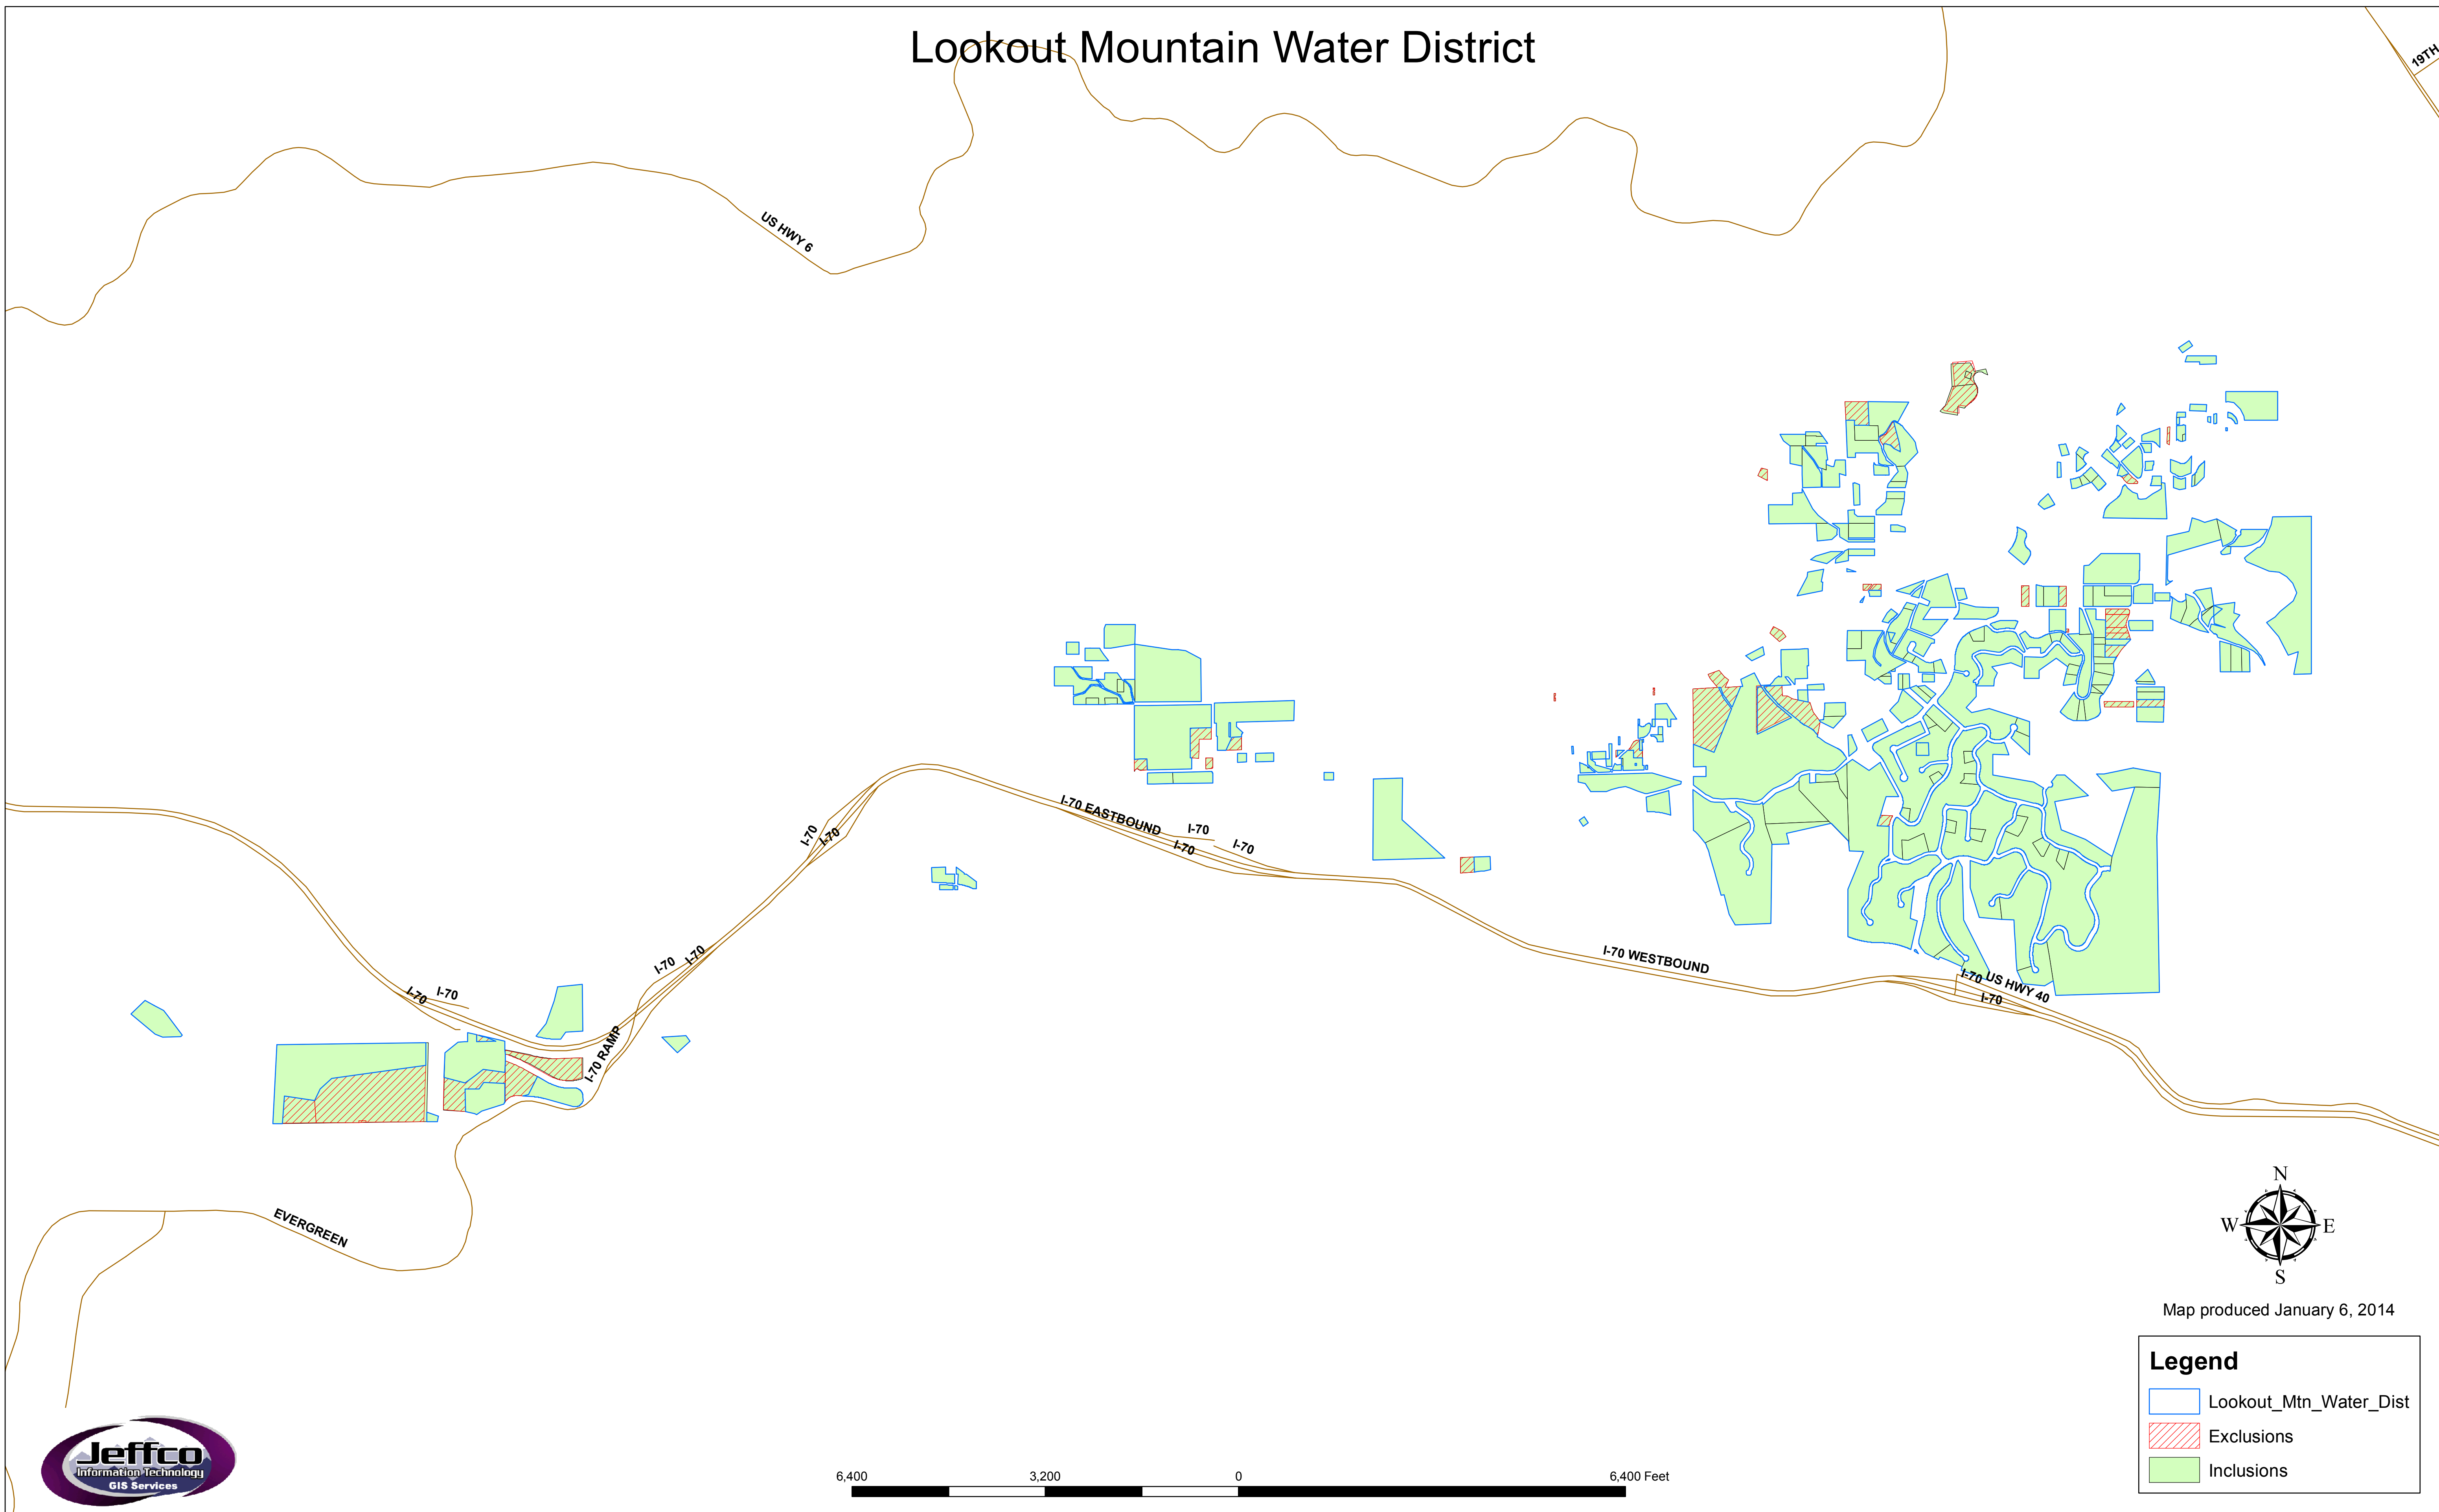

Lookout Mountain Water District

19TH

Map produced January 6, 2014

Legend

- Lookout_Mtn_Water_Dist
- Exclusions
- Inclusions